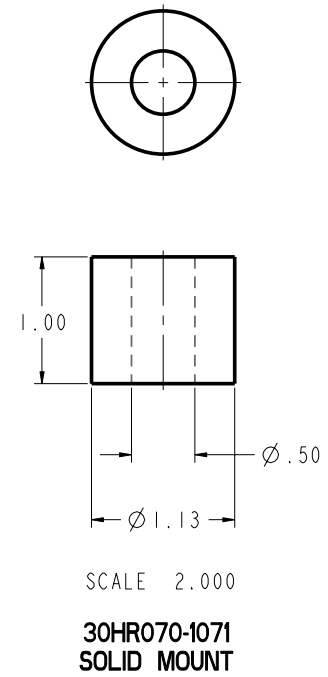

MODELS REPRESENTED	CFM	HP
06CC125	23.9	6.5
06CC228	28.0	7.5
06CC337	37.1	10.0

\* ALL DIMENSIONS SHOWN IN INCHES

SOLID MOUNT SPACER (4X)  
30HR070-1071 AS SHOWN  
SEE DETAIL ON SHEET 2

MODELS REPRESENTED	CFM	HP
06CC125	23.9	6.5
06CC228	28.0	7.5
06CC337	37.1	10.0

\* ALL DIMENSIONS SHOWN IN INCHES

BOTTOM VIEW  
MOUNTING BOLT PATTERN

ELECTRICAL BOX KNOCKOUT  
SIZE COMBINATIONS