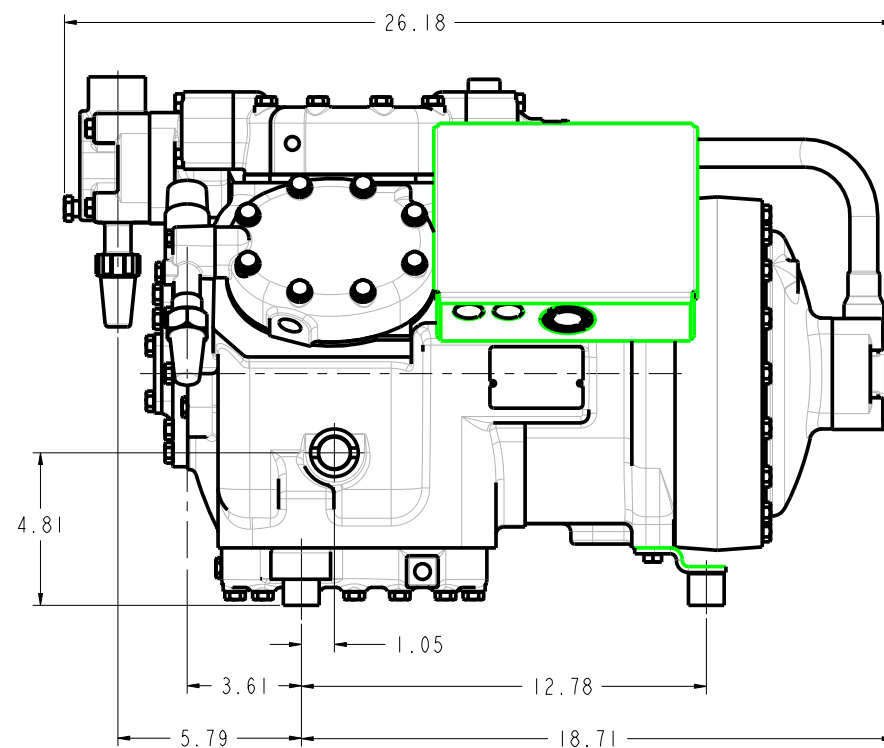

MODELS REPRESENTED	CFM	HP
06CC125	23.9	6.5
06CC228	28.0	7.5
06CC337	37.1	10.0

\* ALL DIMENSIONS SHOWN IN INCHES

SOLID MOUNT SPACER (4X)  
30HR070-1071 AS SHOWN  
SEE DETAIL ON SHEET 2

MODELS REPRESENTED	CFM	HP
06CC125	23.9	6.5
06CC228	28.0	7.5
06CC337	37.1	10.0

\* ALL DIMENSIONS SHOWN IN INCHES

BOTTOM VIEW  
MOUNTING BOLT PATTERN

ELECTRICAL BOX KNOCKOUT  
SIZE COMBINATIONS