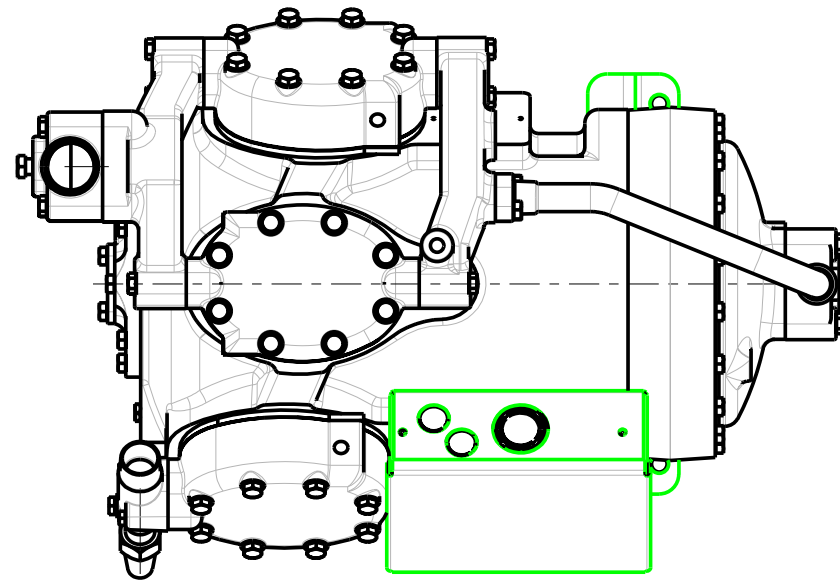

MODELS REPRESENTED	CFM	HP
06CC125	23.9	6.5
06CC228	28.0	7.5
06CC337	37.1	10.0

\* ALL DIMENSIONS SHOWN IN INCHES

SOLID MOUNT SPACER (4X)  
30HR070-1071 AS SHOWN  
SEE DETAIL ON SHEET 2

MODELS REPRESENTED	CFM	HP
06CC125	23.9	6.5
06CC228	28.0	7.5
06CC337	37.1	10.0

\* ALL DIMENSIONS SHOWN IN INCHES

BOTTOM VIEW  
MOUNTING BOLT PATTERN

ELECTRICAL BOX KNOCKOUT  
SIZE COMBINATIONS