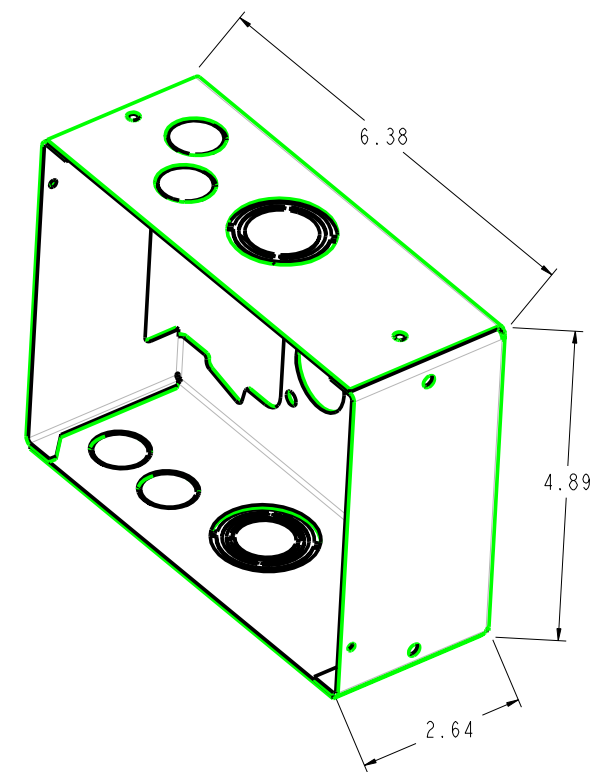

MODELS REPRESENTED	CFM	HP
06CC125	23.9	6.5
06CC228	28.0	7.5
06CC337	37.1	10.0

\* ALL DIMENSIONS SHOWN IN INCHES

SOLID MOUNT SPACER (4X)  
30HR070-1071 AS SHOWN  
SEE DETAIL ON SHEET 2

MODELS REPRESENTED	CFM	HP
06CC125	23.9	6.5
06CC228	28.0	7.5
06CC337	37.1	10.0

\* ALL DIMENSIONS SHOWN IN INCHES

BOTTOM VIEW  
MOUNTING BOLT PATTERN

ELECTRICAL BOX KNOCKOUT  
SIZE COMBINATIONS