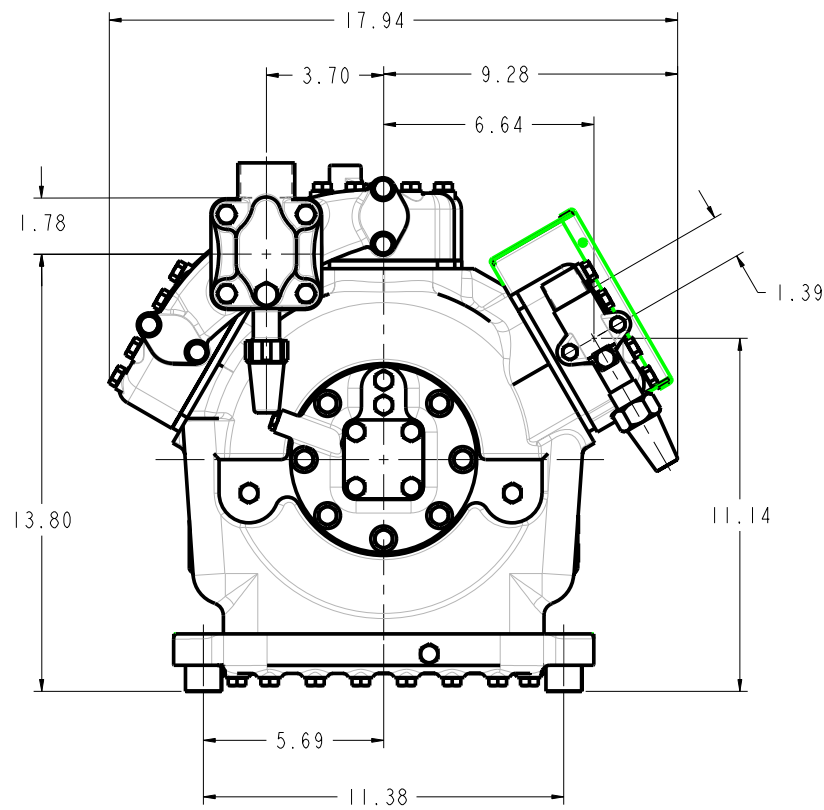

MODELS REPRESENTED	CFM	HP
06CC125	23.9	6.5
06CC228	28.0	7.5
06CC337	37.1	10.0

\* ALL DIMENSIONS SHOWN IN INCHES

SOLID MOUNT SPACER (4X)  
30HR070-1071 AS SHOWN  
SEE DETAIL ON SHEET 2

MODELS REPRESENTED	CFM	HP
06CC125	23.9	6.5
06CC228	28.0	7.5
06CC337	37.1	10.0

\* ALL DIMENSIONS SHOWN IN INCHES

BOTTOM VIEW  
MOUNTING BOLT PATTERN

ELECTRICAL BOX KNOCKOUT  
SIZE COMBINATIONS