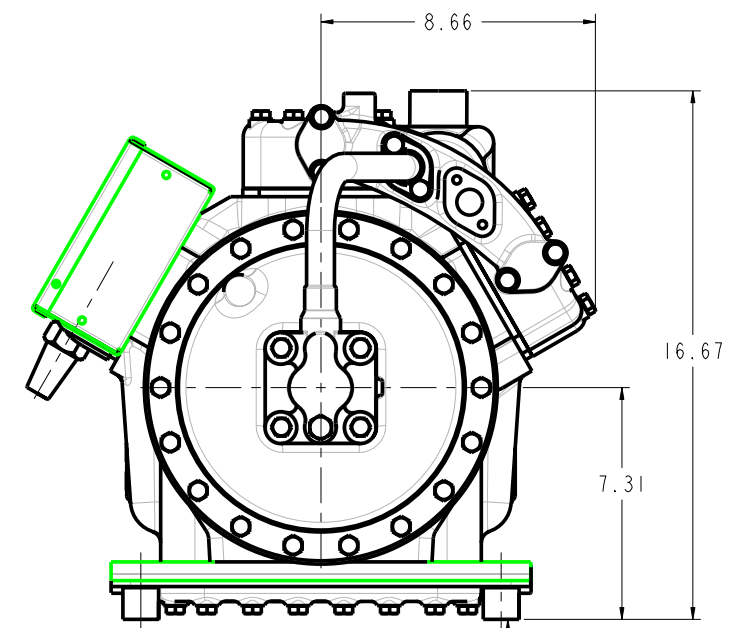

MODELS REPRESENTED	CFM	HP
06CC125	23.9	6.5
06CC228	28.0	7.5
06CC337	37.1	10.0

\* ALL DIMENSIONS SHOWN IN INCHES

SOLID MOUNT SPACER (4X)  
30HR070-1071 AS SHOWN  
SEE DETAIL ON SHEET 2

MODELS REPRESENTED	CFM	HP
06CC125	23.9	6.5
06CC228	28.0	7.5
06CC337	37.1	10.0

\* ALL DIMENSIONS SHOWN IN INCHES

BOTTOM VIEW  
MOUNTING BOLT PATTERN

ELECTRICAL BOX KNOCKOUT  
SIZE COMBINATIONS