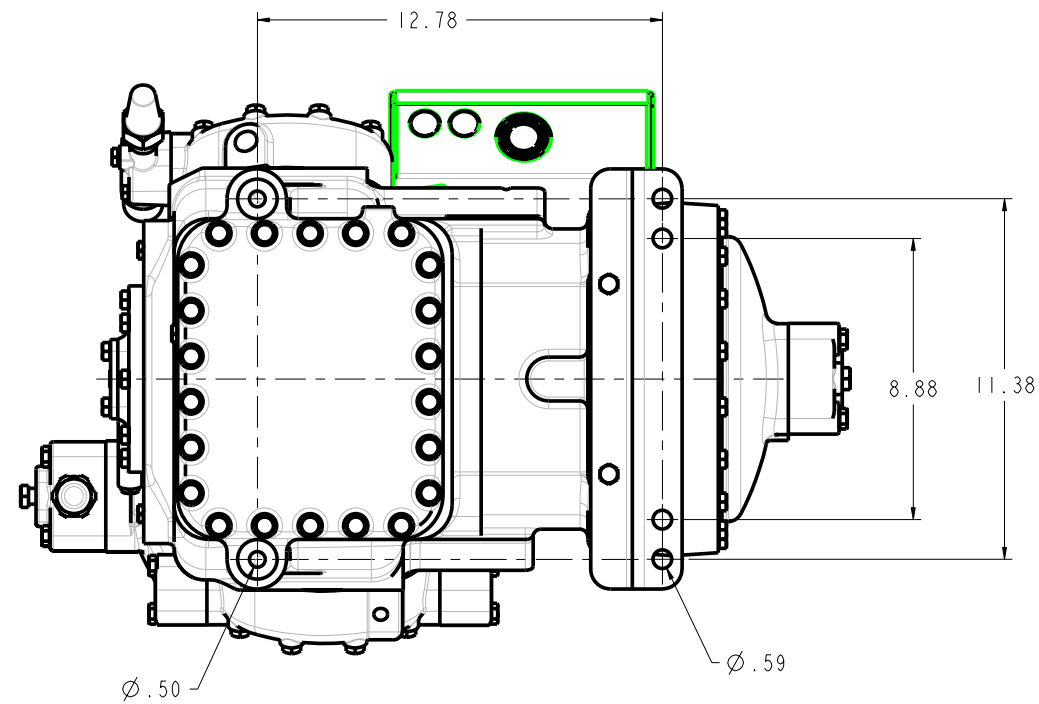

MODELS REPRESENTED	CFM	HP
06CC125	23.9	6.5
06CC228	28.0	7.5
06CC337	37.1	10.0

\* ALL DIMENSIONS SHOWN IN INCHES

SOLID MOUNT SPACER (4X)  
30HR070-1071 AS SHOWN  
SEE DETAIL ON SHEET 2

MODELS REPRESENTED	CFM	HP
06CC125	23.9	6.5
06CC228	28.0	7.5
06CC337	37.1	10.0

\* ALL DIMENSIONS SHOWN IN INCHES

BOTTOM VIEW  
MOUNTING BOLT PATTERN

ELECTRICAL BOX KNOCKOUT  
SIZE COMBINATIONS